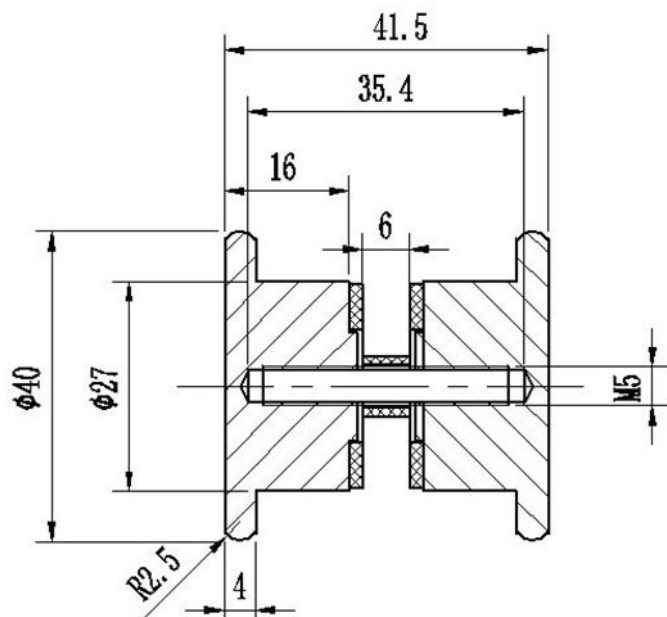

PRODUCT SHEET

Description:

Brass Door Knob "Kiel", \varnothing 40mm, Brushed Brass, 6-12mm Glass, Drill Hole \varnothing 8mm - Recommended \varnothing 10mm

Item number:

15.24.093-5

Units	Box	Carton	HS Code	Barcode
Pcs.	1	50	8302415000	 5704866512282